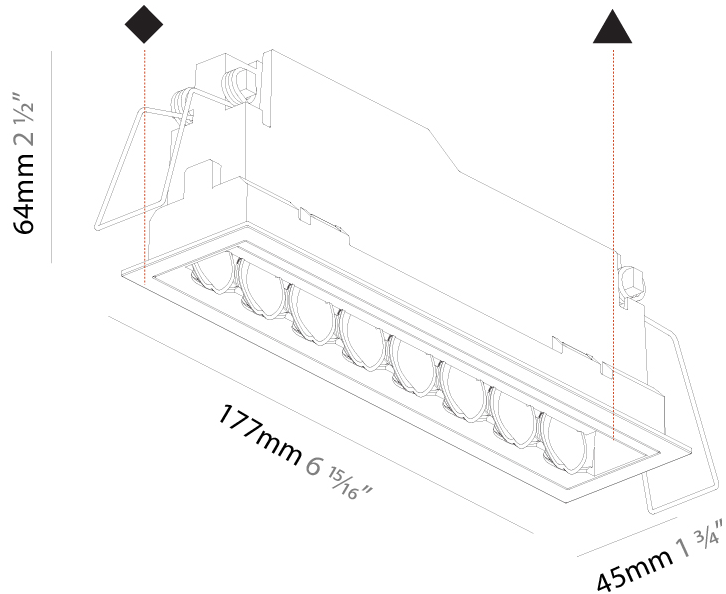

GENERAL

Series: Magiq Hollow Wallwash
Subseries: Magiq Hollow Wallwash Korona
Brand: Prolicht
Division: Architectural
Mounting Type: Recessed
Mounting Location: Ceiling
Subcategory: Wallwash

PHYSICAL

Shape: Rectangle
Length (mm): 177
Length (in): 6 ¹⁵/₁₆
Width (mm): 45
Width (in): 1 ³/₄
Height (mm): 64
Height (in): 2 ¹/₂
Ceiling Thickness (mm): 5 - 30
Min. Recessing Depth (mm): 100
Min. Recessing Depth (in): 3 ¹⁵/₁₆
Light Distribution: Downlight
Weight (kg): 0.395
Weight (lbs): 0.87
Fixture Finish: SSR / BKV / CWI / CRY / HAB / UFT / ITA / RUA / FTG / MYG / LOD / PUS / FRO / FUP / KIA / POP / BLS / SPG / MEY / GOH / GUM / CHC / COM / ABZ / JAG / OBR / MOS / ROR
Holder Finish: WHI / BLK
Fixture Material: Aluminum Die Cast

ELECTRICAL

Lamp Type: LED (Zhaga Standard)
Input Wattage (W): 19
Total Output Wattage (W): 17.2
Dimming: Tri-Mode (Non-Dimming and Phase Dimming (120Vac only) and 0-10V Dimming)
Driver Included: No
Driver Location: Remote
Driver Type: Constant Current - Universal
Driver Class: Class 2
Input Voltage (V): 120 - 277
Constant Current (MA): 700

LED

Number of LEDs: 8
Color Temperature (°K): 2700 / 3000 / 3500 / 4000
Max. Delivered Lumen (lm): 1110 / 1180 / 1323 / 1350
CRI: >90 CRI
Efficiency (%): 82.3
Lamp Life (hrs): 50000

OPTICAL

RATINGS AND CERTIFICATIONS

Certified By: CSA Certified to UL and CSA Standards
IP rating: IP20