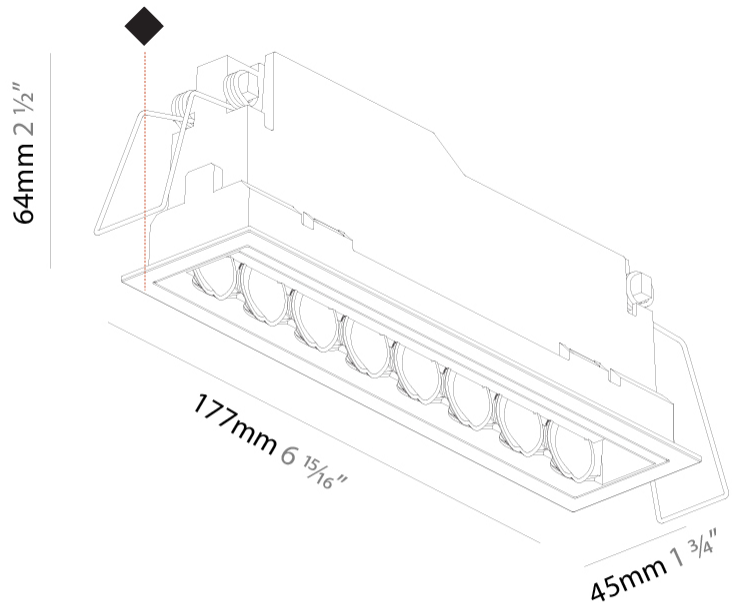

GENERAL

Series: Magiq Hollow Wallwash
Subseries: Magiq Hollow Wallwash
Brand: Prolicht
Division: Architectural
Mounting Type: Recessed
Mounting Location: Ceiling
Subcategory: Wallwash

PHYSICAL

Shape: Rectangle
Length (mm): 177
Length (in): 6 ¹⁵/₁₆
Width (mm): 45
Width (in): 1 ³/₄
Height (mm): 64
Height (in): 2 ¹/₂
Ceiling Thickness (mm): 5 - 30
Ceiling Thickness (in): 1/16 - 1 ³/₁₆
Min. Recessing Depth (mm): 100
Min. Recessing Depth (in): 3 ¹⁵/₁₆
Light Distribution: Downlight
Fixture Finish: SSR / BKV / CWI / CRY / HAB / UFT / ITA / RUA / FTG / MYG / LOD / PUS / FRO / FUP / KIA / POP / BLS / SPG / MEY / GOH / GUM / CHC / COM / ABZ / JAG / OBR / MOS / ROR
Fixture Material: Aluminum Die Cast
Cut-out Measurements: 170mm / 6 11/16" x 38mm / 1 1/2"

ELECTRICAL

Lamp Type: LED (Zhaga Standard)
Input Wattage (W): 19
Total Output Wattage (W): 17.2
Dimming: Tri-Mode (Non-Dimming and Phase Dimming (120Vac only) and 0-10V Dimming)
Driver Included: No
Driver Location: Remote
Driver Type: Constant Current - Universal
Driver Class: Class 2
Input Voltage (V): 120 - 277
Constant Current (MA): 700

LED

Number of LEDs: 8
Color Temperature (°K): 2700 / 3000 / 3500 / 4000
Max. Delivered Lumen (lm): 1270 / 1270 / 1513 / 1544
Nominal Lumen (lm): 1492 / 1492 / 1778 / 1814
CRI: >90 CRI
Lamp Life (hrs): 50000

OPTICAL

RATINGS AND CERTIFICATIONS

Certified By: CSA Certified to UL and CSA Standards
IP rating: IP20

100mm
3 ¹⁵/₁₆"

5 - 30 mm
³/₁₆" - 1 ³/₁₆"

170mm x 38mm
6 ¹¹/₁₆" x 1 ¹/₂"