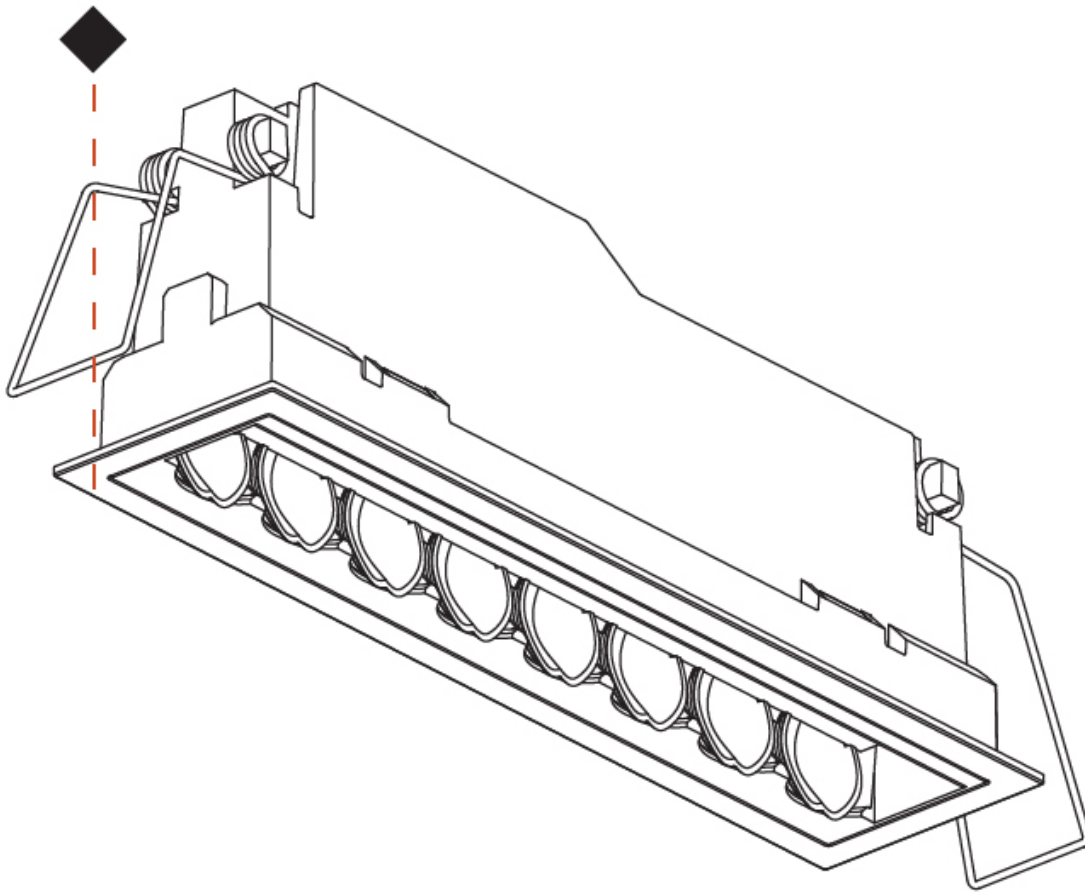

MAGIQ HOLLOW WALLWASH KORONA RECESSED

A35584-

PROJECT _____

TYPE _____

SPECIFIER _____

QUANTITY _____

DATE _____

A